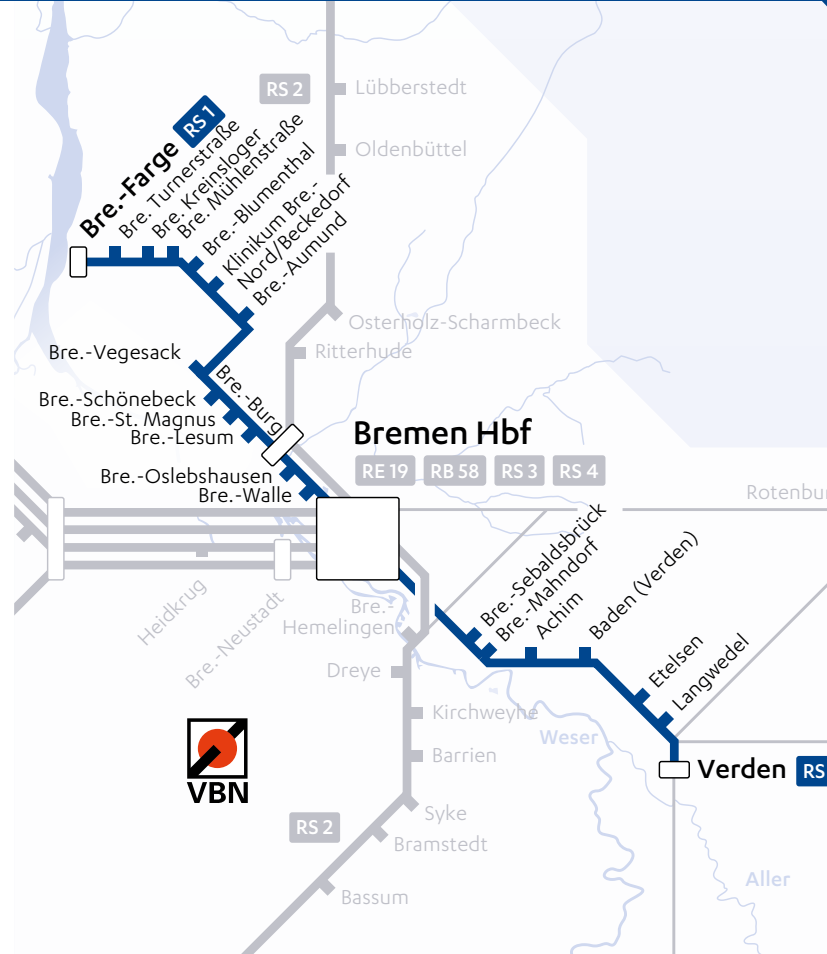

Nacht- und Morgenstunden

RS1 Verden (Aller) > Bremen Hbf > Bremen-Vegesack > Bremen-Farge

Table with columns for station names (Verden (Aller), Langwedel, Etelsen, etc.) and rows for departure times (ab) and arrival times (an) for various train services (RS1, RS2, RE1, etc.).

Vormittags- und Nachmittagsstunden

RS1 Verden (Aller) > Bremen Hbf > Bremen-Vegesack > Bremen-Farge

Liniennetz

Table with columns for station names and rows for departure times (ab) and arrival times (an) for various train services (RE8, RS2, RS1 NEU, etc.).

Abendstunden

RS1 Verden (Aller) > Bremen Hbf > Bremen-Vegesack > Bremen-Farge

Info und Service

Table with columns for station names and rows for departure times (ab) and arrival times (an) for various train services (RS1, RB37, RE8, etc.).